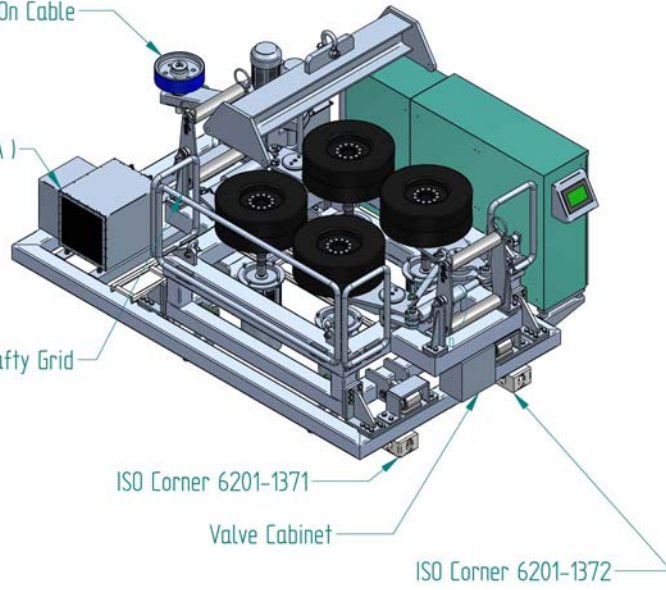

Drammen Yard

Shipyard • Offshore • Production • Services

Wheel Measure With Encoder On Cable

Brake Resistor (BR-49-10-A)

Safety Grid

ISO Corner 6201-1371

Valve Cabinet

ISO Corner 6201-1372