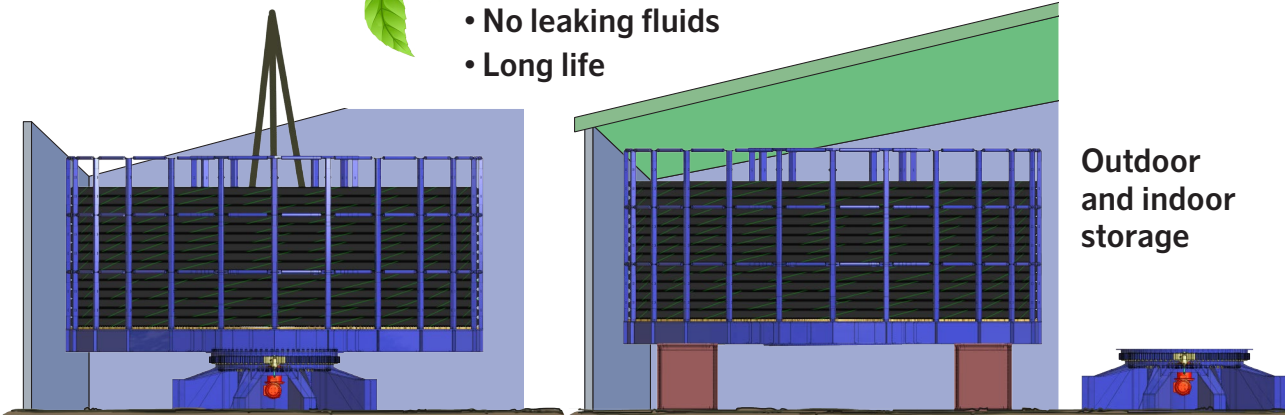

For sale and lease • 150 - 2.000 tons

Spare-cable Carousels

The basket can quickly be disconnected from the foundation with the drive unit. This allows for operating and keeping multiple baskets with cable loaded at hand for cable repairs, or long term storage, available for immediate use.

- Environment friendly
- No noise during operation
- No leaking fluids
- Long life

Outdoor and indoor storage

The complete carousel with content is lifted/transported in place for storage.

With basket placed on stands, the foundation and drive units are removed for other use.

150 tons

Max load capacity		150 m. tons
Design accelerations	(ULS): Vertical:	2,94 m/sec ²
	Transverse:	4,91 m/sec ²
	Longitudinal:	2,94 m/sec ²
Outside extreme diameter of carousel		7,00 m
Outer diameter of basket:		6,71 m
Inner diameter of basket (core dia.):		4,00 m
Height of basket above carousel floor		3,50 m
Volume of basket:		80 m ³
Weight of carousel:		15 m. tons
Weight of turret incl basket:		10 m. tons
Weight of foundation incl. drive unit and slewing bearing:		5 m. tons
Weight of EPU-container, 10':		3 m. tons
Arranged with lifting lugs for lifting the fully loaded carousel, i. e. up to max 165 metric tons lift.		

600 tons

Max load capacity		600 m. tons
Design accelerations	(ULS): Vertical:	2,94 m/sec ²
	Transverse:	4,91 m/sec ²
	Longitudinal:	2,94 m/sec ²
Outside extreme diameter of carousel		10,00 m
Outer diameter of basket:		9,75 m
Inner diameter of basket (core dia.):		4,00 m
Height of basket above carousel floor		4,00 m
Volume of basket:		248 m ³
Weight of carousel:		47 m. tons
Weight of turret incl basket:		29 m. tons
Weight of foundation incl. drive unit and slewing bearing:		18 m. tons
Weight of EPU-container, 10':		4 m. tons
Arranged with lifting lugs for lifting the partly loaded carousel, i. e. up to max 250 metric tons lift.		