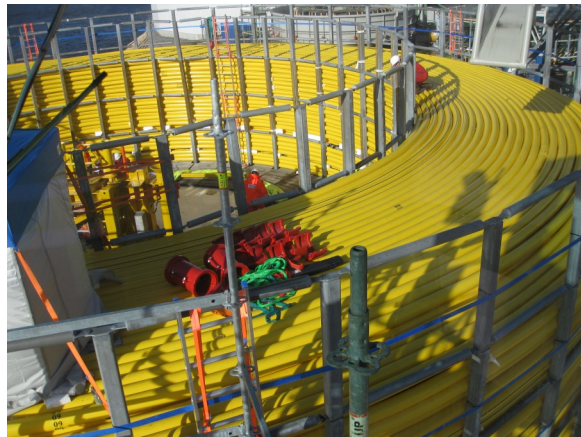

Spooling and Storage Base Central in North Sea Area For Power Cables, Umbilicals, Flexipipes and Fiber Optics

Maximum distance 400 Nautical Miles from Rotterdam, 318 from Aberdeen and 290 from Bremerhafen.

2.600 TE Carousel
OD 14 M

3.250 TE Carousel
OD 23 M

5.200 TE Carousel
OD 23 M

Drammen Offshore Leasing AB